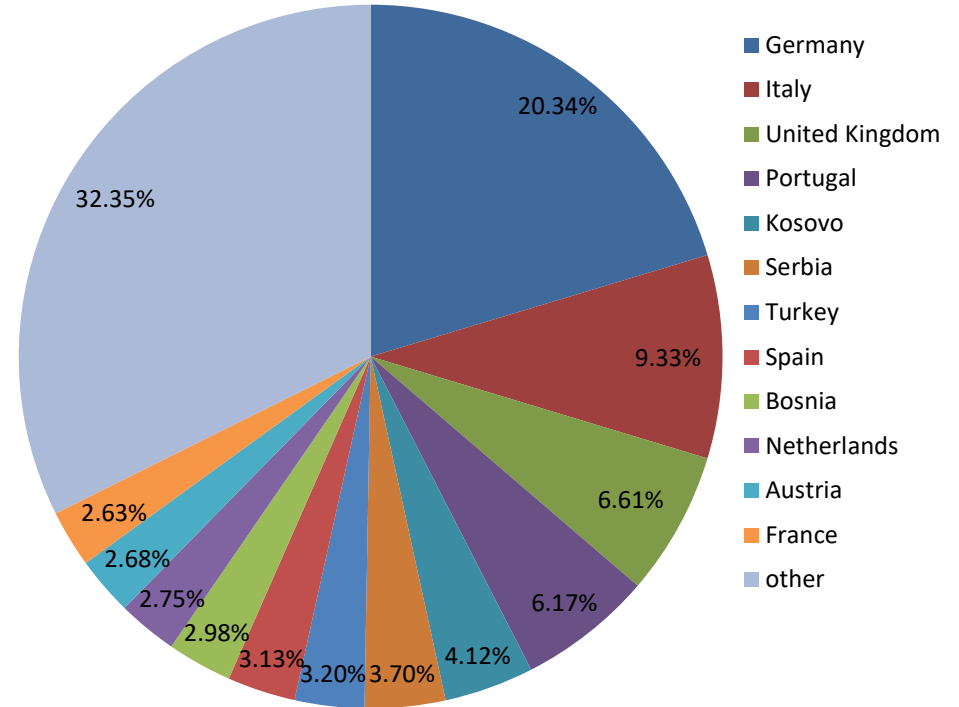

International population

People from 142 different nations live in the canton (total: 32,977)

By continents:

Europe 88%, Asia 5%, America 4%, Africa 2%, Australia 1%

Top 12 nations in percent:

Integration of internationals